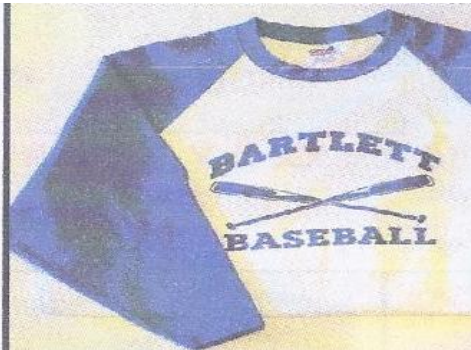

Ladies Fitted Fleece Vest
Dark Grey Only
S-XL - $38 2XL - $40